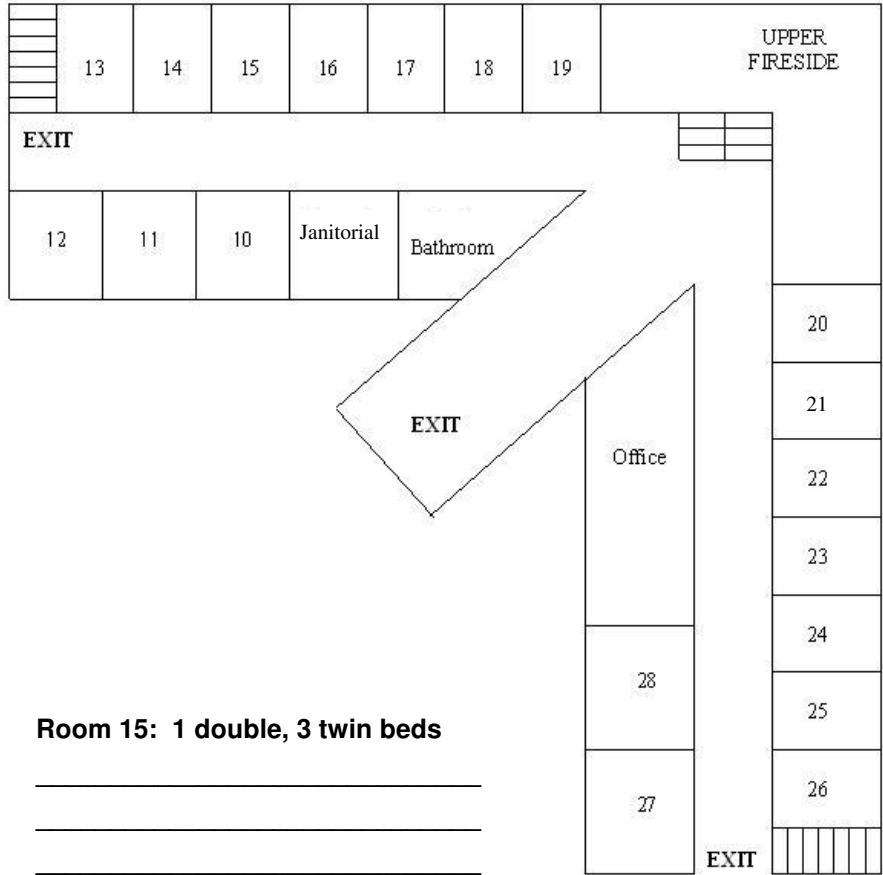

Retreat Center – Lakeside Upper Level (10-19)

Main Level: 19 rooms, 79 beds total, Full youth cap. 100 (2 in full beds plus pull outs), Lower beds only 40

***Room 10: 1 double, 4 twin beds
pull out couch**

(Lakeside)

Room 11: 1 double, 4 twin beds

Room 12: 1 double, 4 twin beds,
pull out couch

Room 13: 1 double, 3 twin beds

*Room 14: 1 double, 3 twin beds

Room 15: 1 double, 3 twin beds

Room 16: 1 double, 3 twin beds

*Room 18: 1 double, 3 twin beds

*Room 17: 1 double, 3 twin beds

*Room 19: 1 double, 3 twin beds