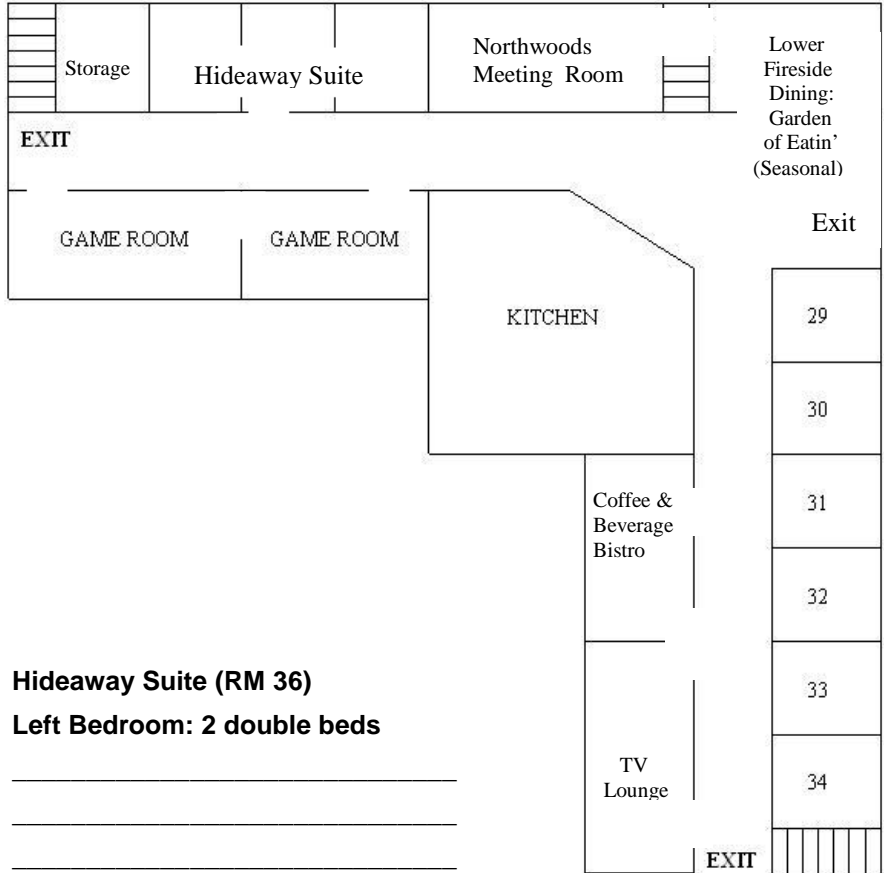

# Retreat Center – Lower Level (29-36)

(Lakeside)

**Room 29: Handicap Accessible: 2 double beds, rollin shower**

---

---

---

---

---

---

---

---

**Room 30: 2 double beds**

---

---

---

---

---

---

---

---

---

---

**Room 33: 3 twin single beds**

---

---

---

---

---

---

---

---

**Hideaway Suite (RM 36)**  
**Left Bedroom: 2 double beds**