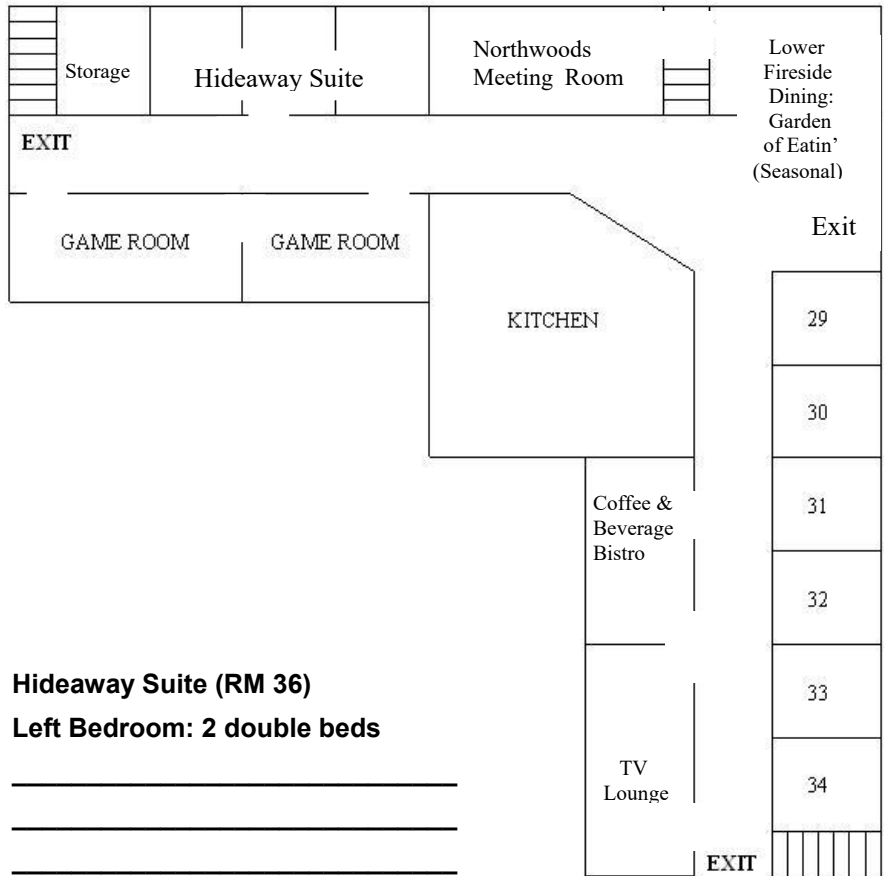

Retreat Center – Lower Level (29-36)

(Lakeside)

Room 29: Handicap Accessible: 2 double beds, rollin shower

Room 30: 2 double beds

Room 31: 2 double beds

Room 32: 2 double beds

Room 33: 2 twin bunk beds, 1 single

Hideaway Suite (RM 36)
Left Bedroom: 2 double beds

Sitting Room: 2 Pull out beds

Right Bedroom: 4 twins (2 bunks)

Room 34: 2 twin bunk beds

(Southside)