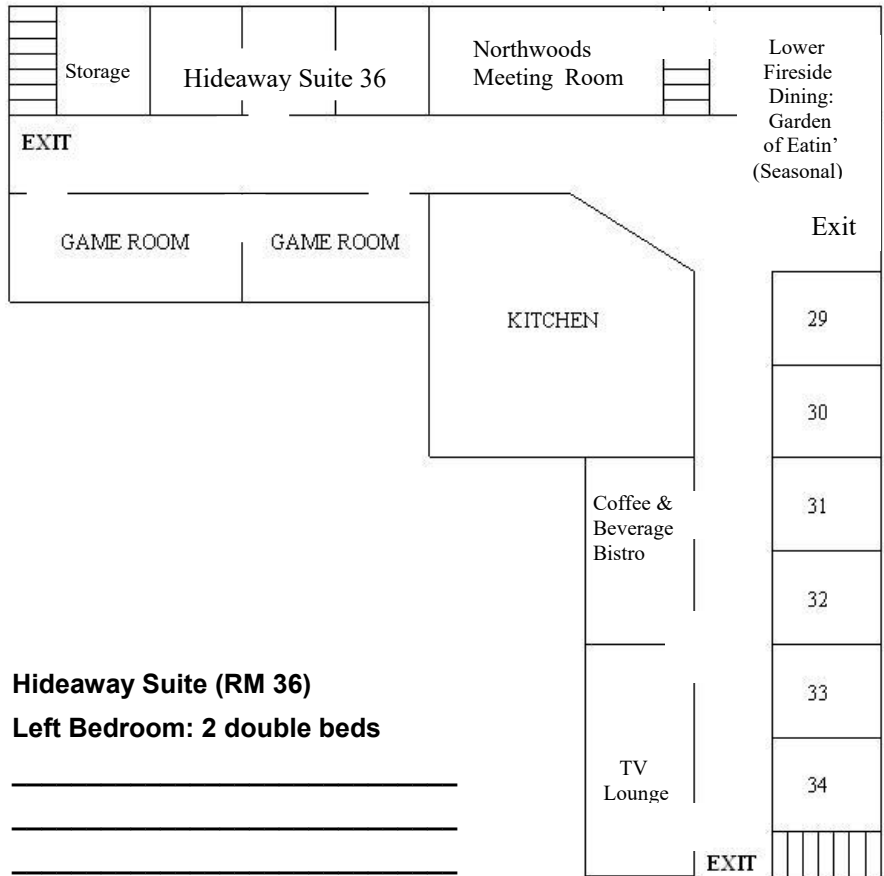

Retreat Center – Lower Level (29-36)

(Lakeside)

Room 29: Handicap Accessible: 2 double beds, rollin shower

Room 30: 2 double beds

Room 31: 2 double beds

Room 32: 2 double beds

Room 33: 1 double, 2 twins bunked

(Southside)

Hideaway Suite (RM 36)
Left Bedroom: 2 double beds

Sitting Room: 2 Pull out beds

Right Bedroom: 4 twins (2 bunks)

Room 34: 1 double, 2 twins bunked
