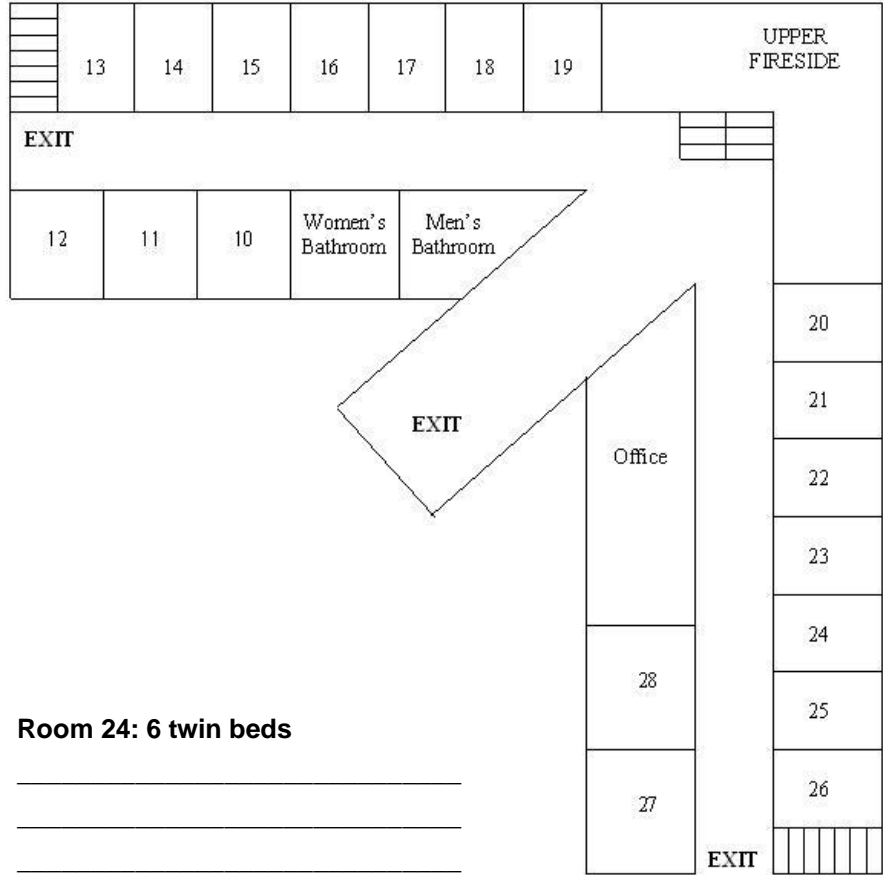

Retreat Center – Upper Level (20-28)

Meeting Rooms

- Upper Fireside _____
- Lower Fireside _____
- Lakeside Loft _____
- Southside Loft _____
- RC Canteen Area _____
- RC Dining Rooms _____
- RC Game Rooms _____
- Friendship Hall _____
- Chapel _____
- Chapel Rooms _____
- Rec. Field _____
- Fire Circle _____
- Office _____
- Copy Room _____

(Lakeside)

Room 20: 1 double, 3 twin beds

Room 24: 6 twin beds

Room 21: Office Copy Room

Room 22: 6 twin beds

Room 25: 6 twin beds

Room 23: 6 twin beds

Room 26: 4 twin beds

Room 27: 8 twin beds

Room 28: 8 twin beds
