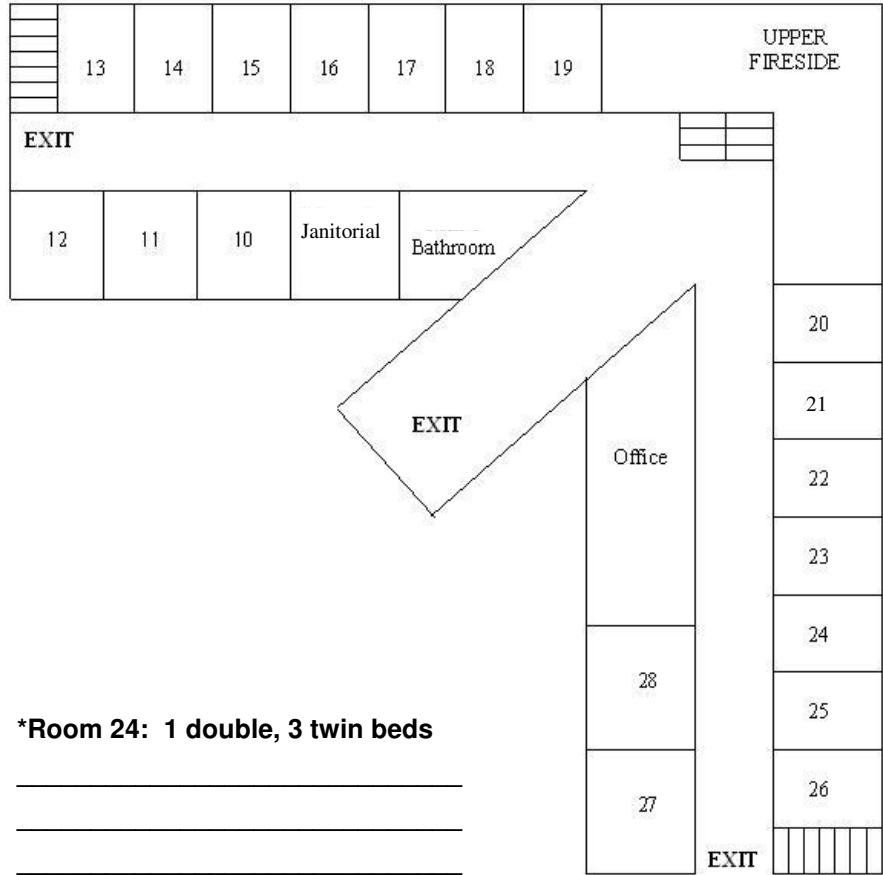

Retreat Center – Forestview Upper Level (20-28)

Meeting Rooms

- Upper Fireside _____
- Northwoods Room _____
- Lower Fireside Dining _____
- Labyrinth Loft _____
- Southside Loft __unavailable__
- Bistro Area _____
- Lower TV lounge _____
- Game Rooms _____
- Friendship Hall _____
- Chapel _____
- Chapel Lounge _____
- Chapel Classroom A _____

(Lakeside)

***Room 20: 1 double, 3 twin beds**

***Room 24: 1 double, 3 twin beds**

Room 21: 2 double, 1 twin bed

Room 27: 1 double, 4 twin beds, pull out couch

***Room 22: 1 double, 3 twin beds**

***Room 25: 1 double, 3 twin beds**

Room 23: 2 double beds, 1 twin (accessible room)

Room 26: 1 double, 3 twin beds

Room 28: 1 double, 4 twin, pull out couch
