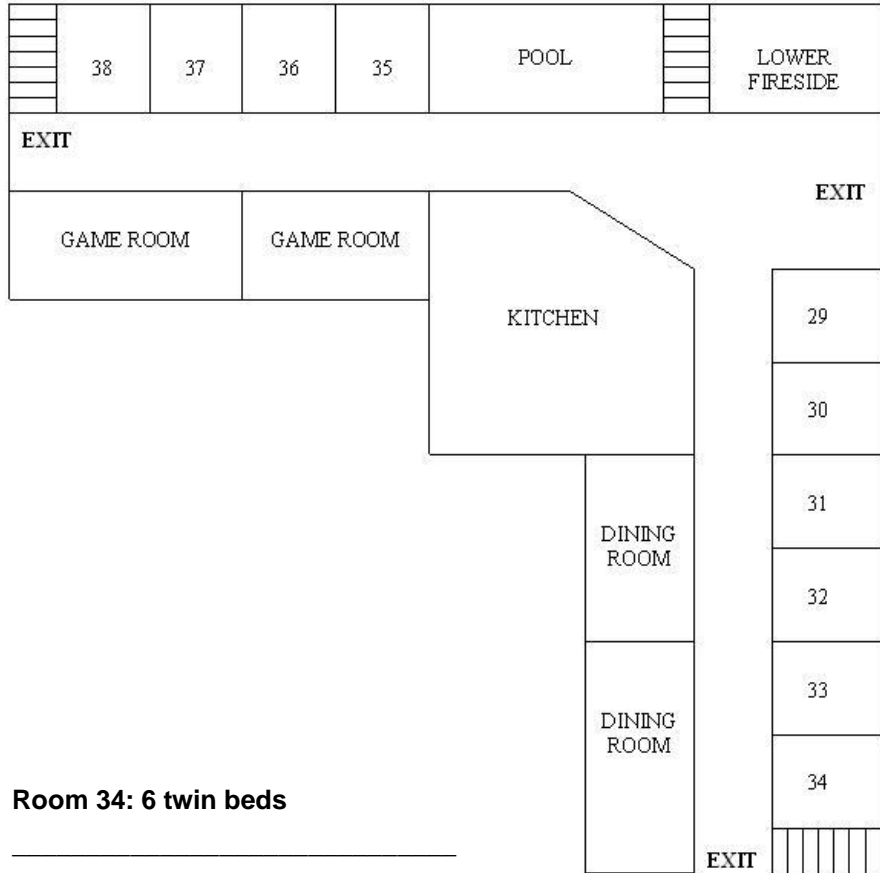

Retreat Center – Lower Level (29-38)

(Lakeside)

Room 29: 6 twin beds

Room 30: 6 twin beds

Room 31: 6 twin beds

Room 32: 6 twin beds

Room 33: 6 twin beds

Room 34: 6 twin beds

Room 35: 6 twin beds

Room 37: 6 twin beds

Room 36: 6 twin beds

Room 38: 6 twin beds
